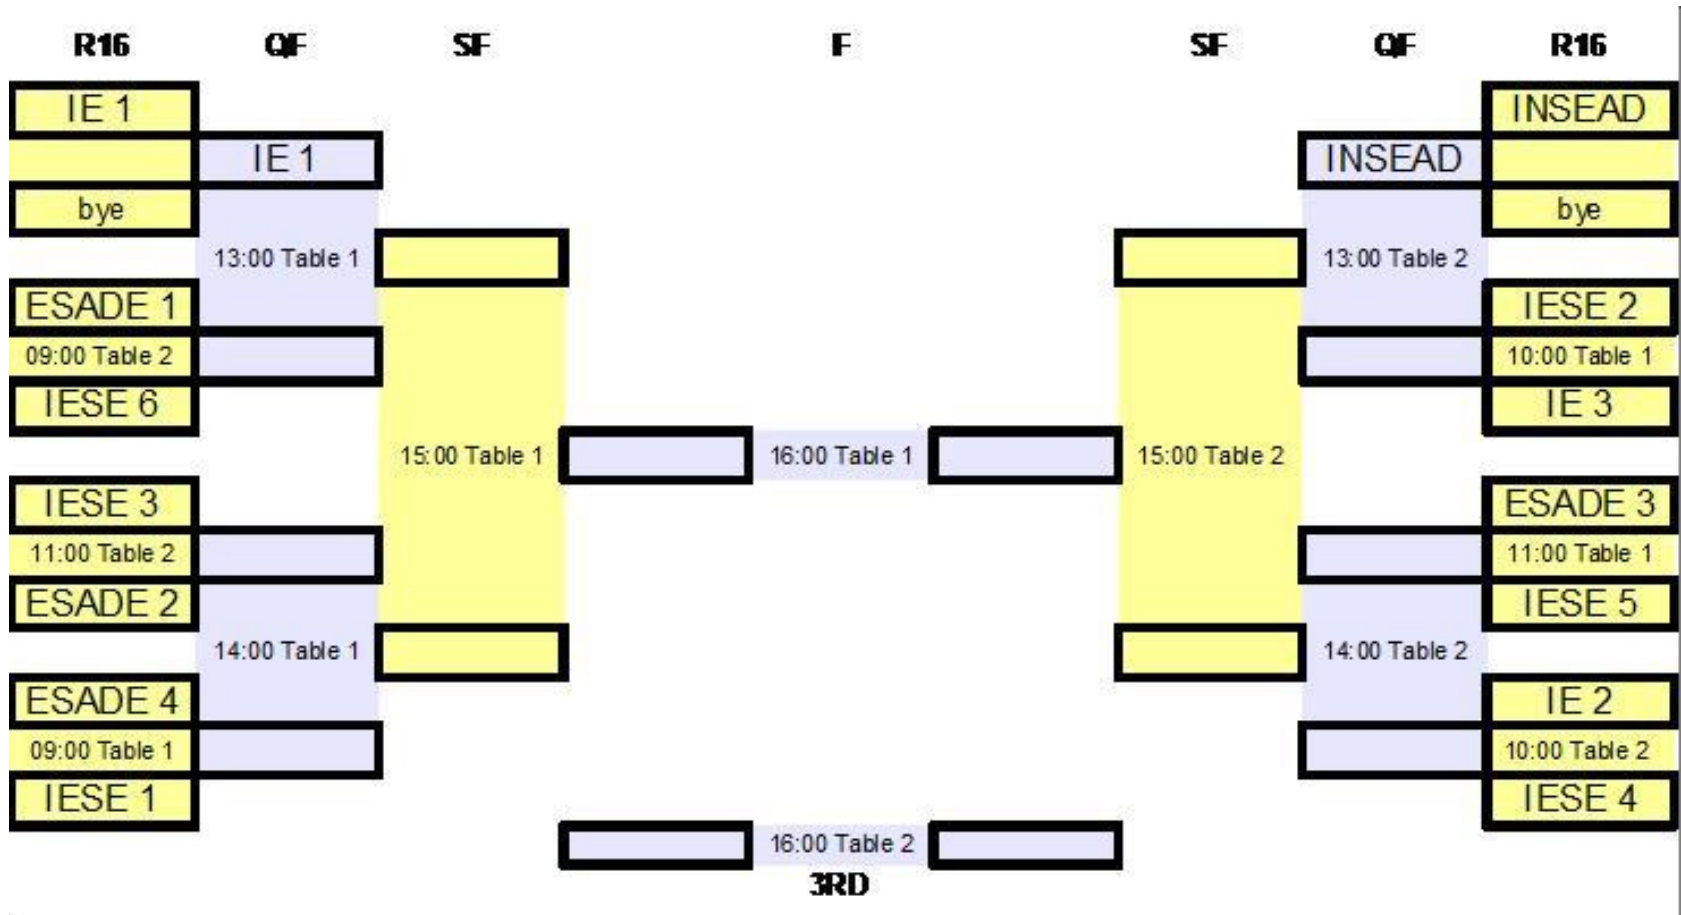

Preround: 3 games á 2x15min, no break

Start	End	Team1	Team2
17:00	17:30	IESE 1st	IESE 2nd
17:30	18:00	IESE 2nd	ESADE
18:00	18:30	ESADE	IESE 1st

Final: 1 game between the two leading teams, 2x25min, 5 min break

Start	End	Team1	Team2
19:00	20:00	tbd	tbd

Table Tennis Men's Tournament Schedule

Table Tennis Women's Tournament Schedule

Swimming Tournament Schedule

Women's 50m Butterfly

Men's 50m Butterfly

Women's 50m Backstroke