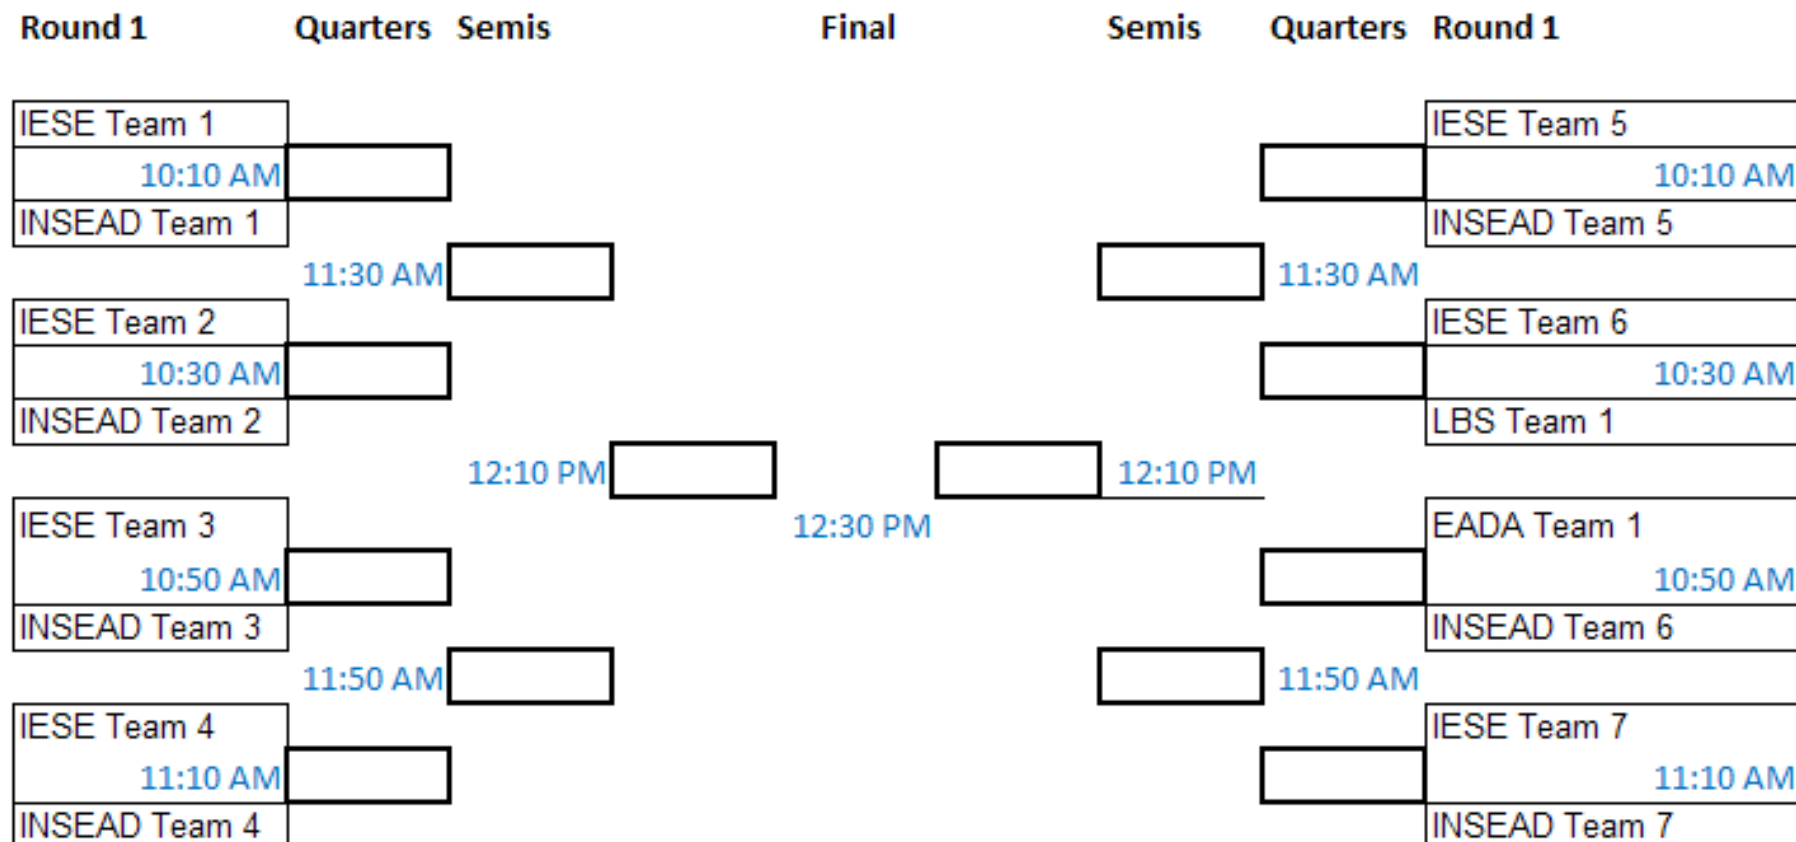

Petanque Tournament Schedule