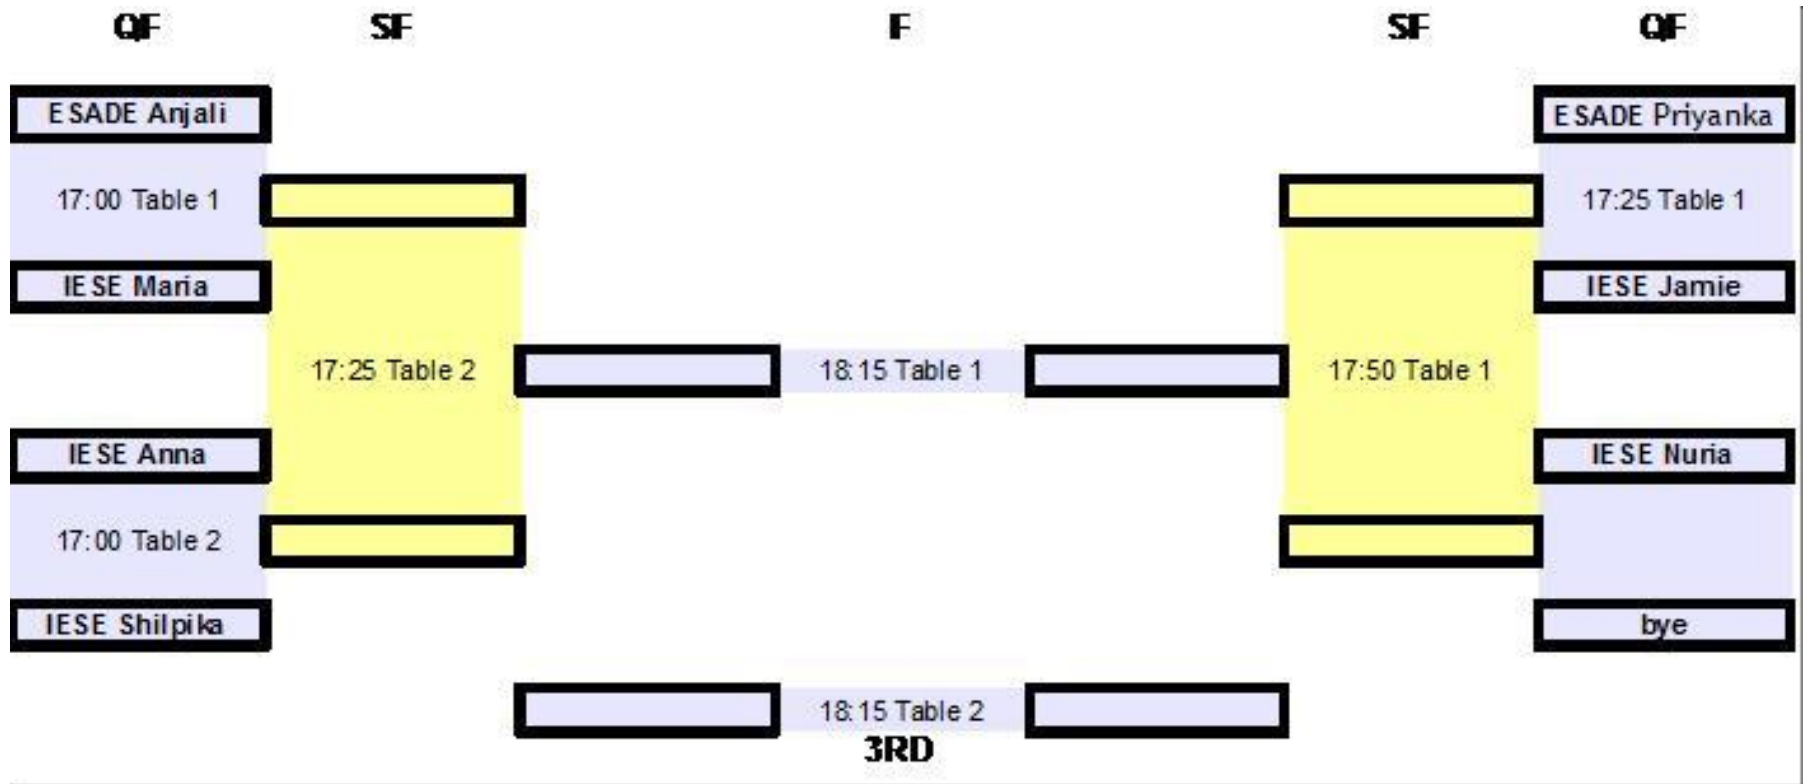

Preround: 3 games á 2x15min, no break

Start	End	Team1	Team2
17:00	17:30	IESE 1st	IESE 2nd
17:30	18:00	IESE 2nd	ESADE
18:00	18:30	ESADE	IESE 1st

Final: 1 game between the two leading teams, 2x25min, 5 min break

Start	End	Team1	Team2
19:00	20:00	tbd	tbd

Table Tennis Men's Tournament Schedule

Table Tennis Women's Tournament Schedule

Swimming Tournament Schedule

Women's 50m Butterfly

Men's 50m Butterfly

Women's 50m Backstroke